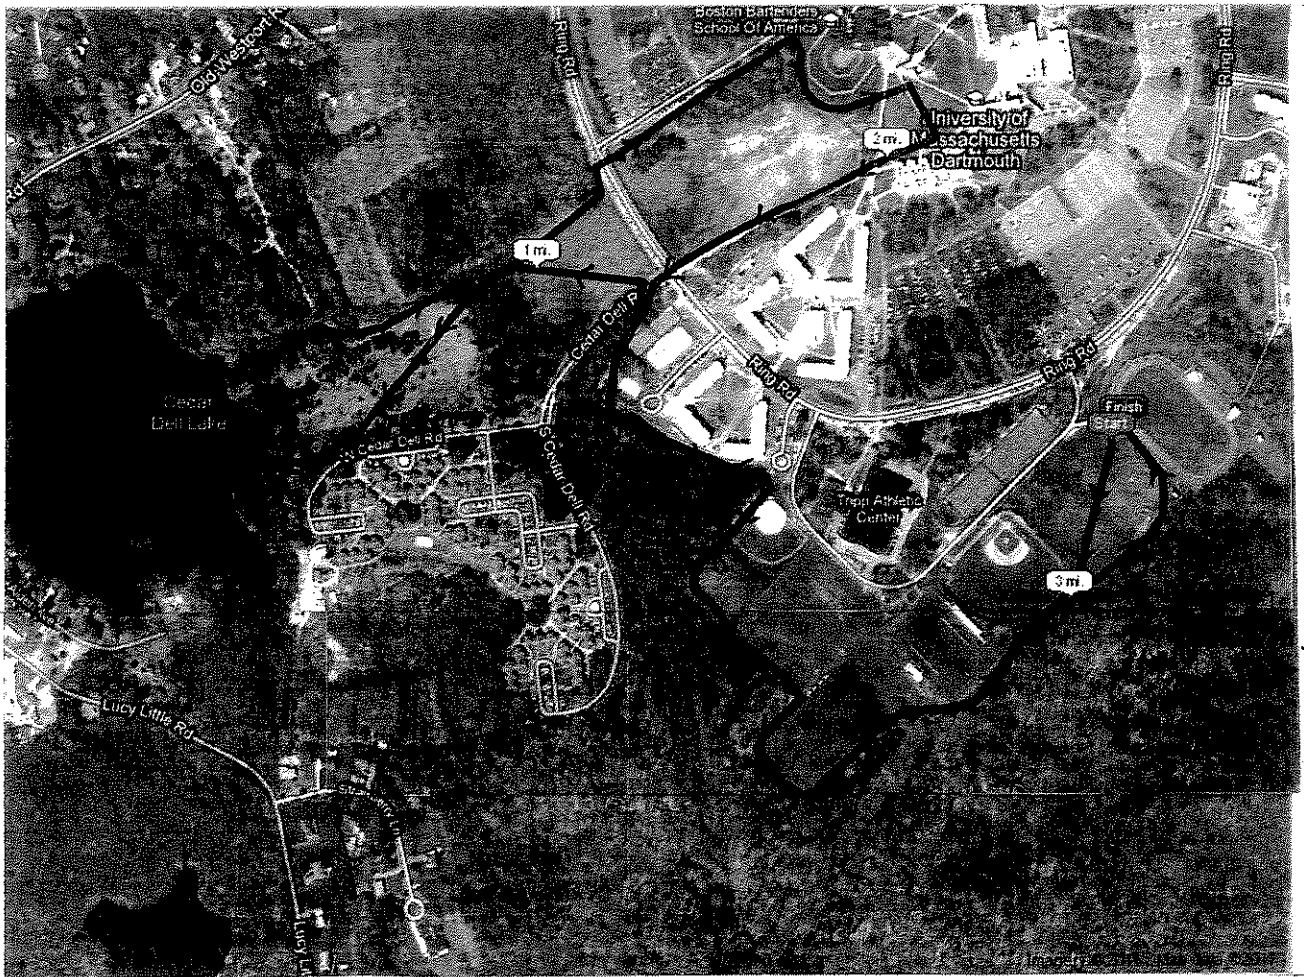

UMASS DARTMOUTH MEN'S CROSS COUNTRY COURSE

Length: 4.98 miles

UMASS DARTMOUTH WOMEN'S CROSS COUNTRY COURSE

Length: 3.17 miles

UMASS DARTMOUTH MEN'S CROSS COUNTRY COURSE

Length: 4.98 miles

UMASS DARTMOUTH WOMEN'S CROSS COUNTRY COURSE

Length: 3.17 miles