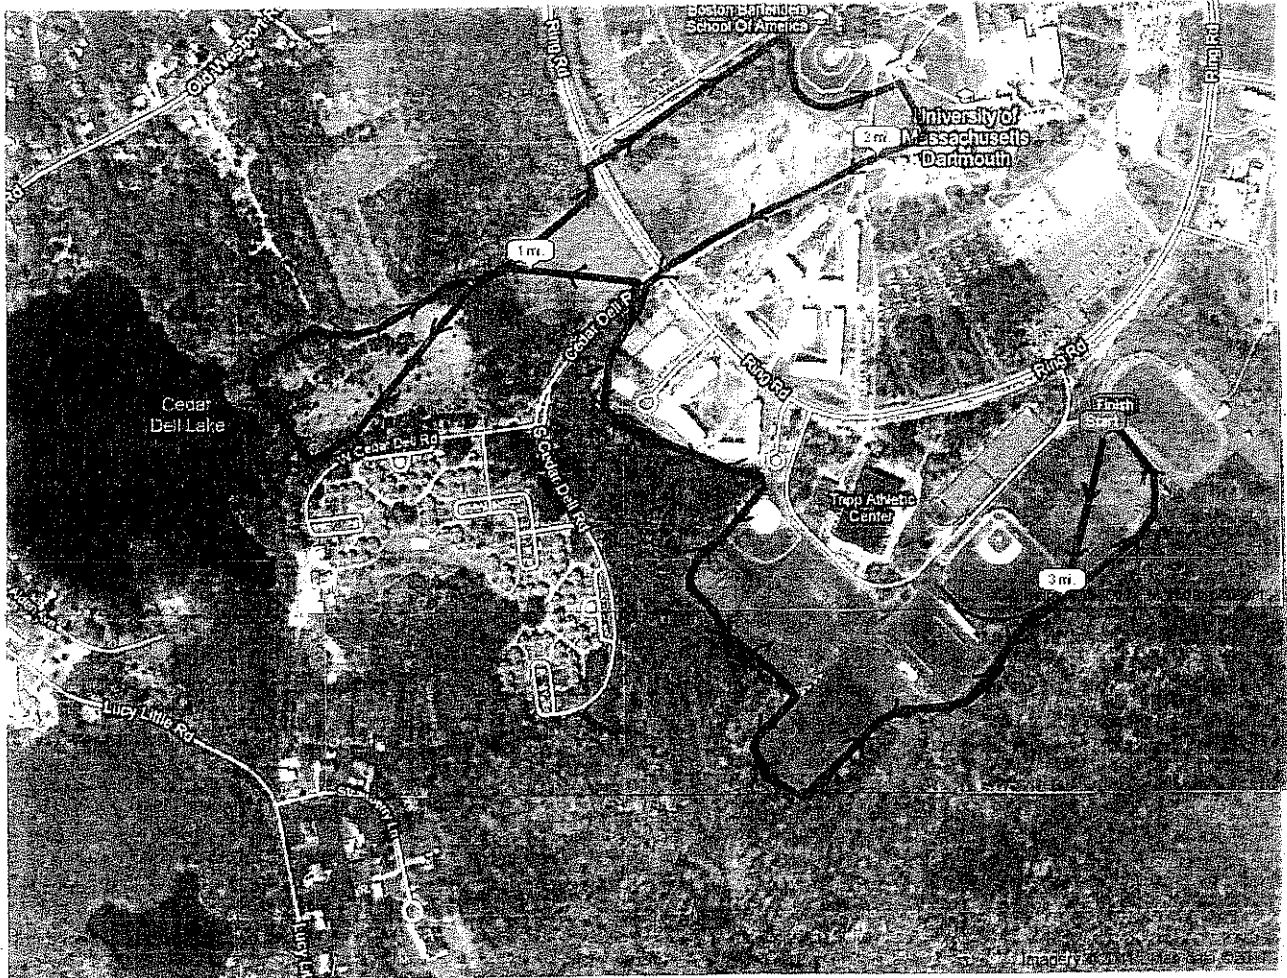

UMASS DARTMOUTH MEN'S CROSS COUNTRY COURSE

Length: 4.98 miles

UMASS DARTMOUTH WOMEN'S CROSS COUNTRY COURSE

Length: 3.17 miles

UMASS DARTMOUTH MEN'S CROSS COUNTRY COURSE

Length: 4.98 miles

UMASS DARTMOUTH WOMEN'S CROSS COUNTRY COURSE

Length: 3.17 miles