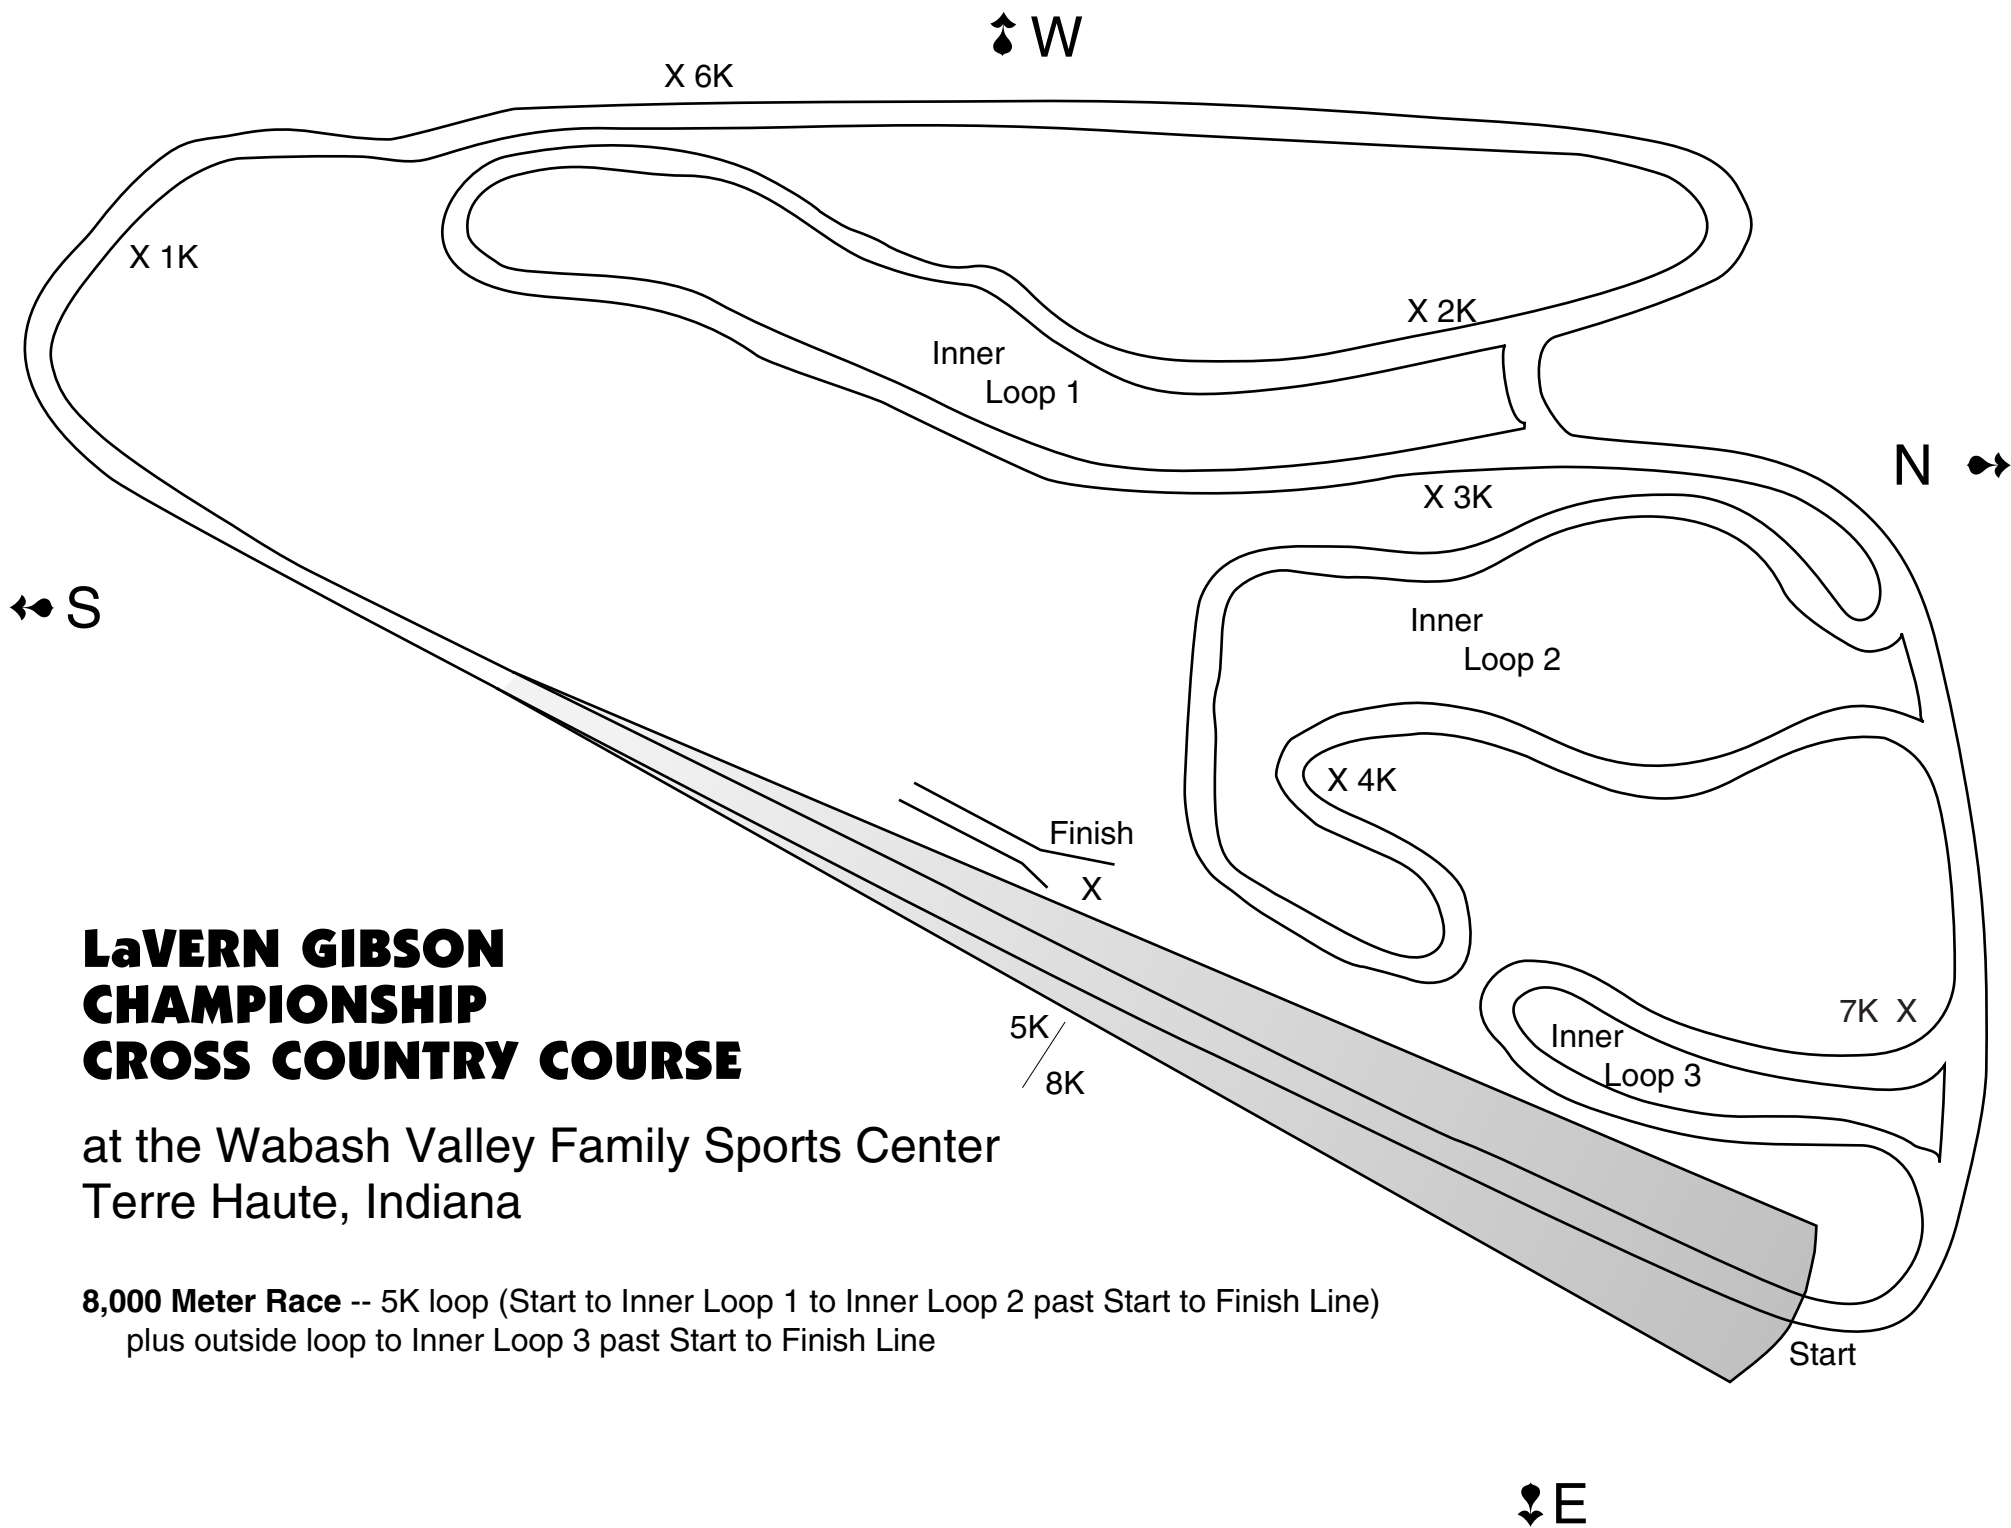

LaVERN GIBSON CHAMPIONSHIP CROSS COUNTRY COURSE

at the Wabash Valley Family Sports Center
Terre Haute, Indiana

6,000 Meter Race / 6K loop - Start to new loop (shown in shade of gray), then inner loop 1 and inner loop 2, past inner loop 3, past Start to Finish line.

**LaVERN GIBSON
CHAMPIONSHIP
CROSS COUNTRY COURSE**

at the Wabash Valley Family Sports Center
Terre Haute, Indiana

8,000 Meter Race -- 5K loop (Start to Inner Loop 1 to Inner Loop 2 past Start to Finish Line)
plus outside loop to Inner Loop 3 past Start to Finish Line