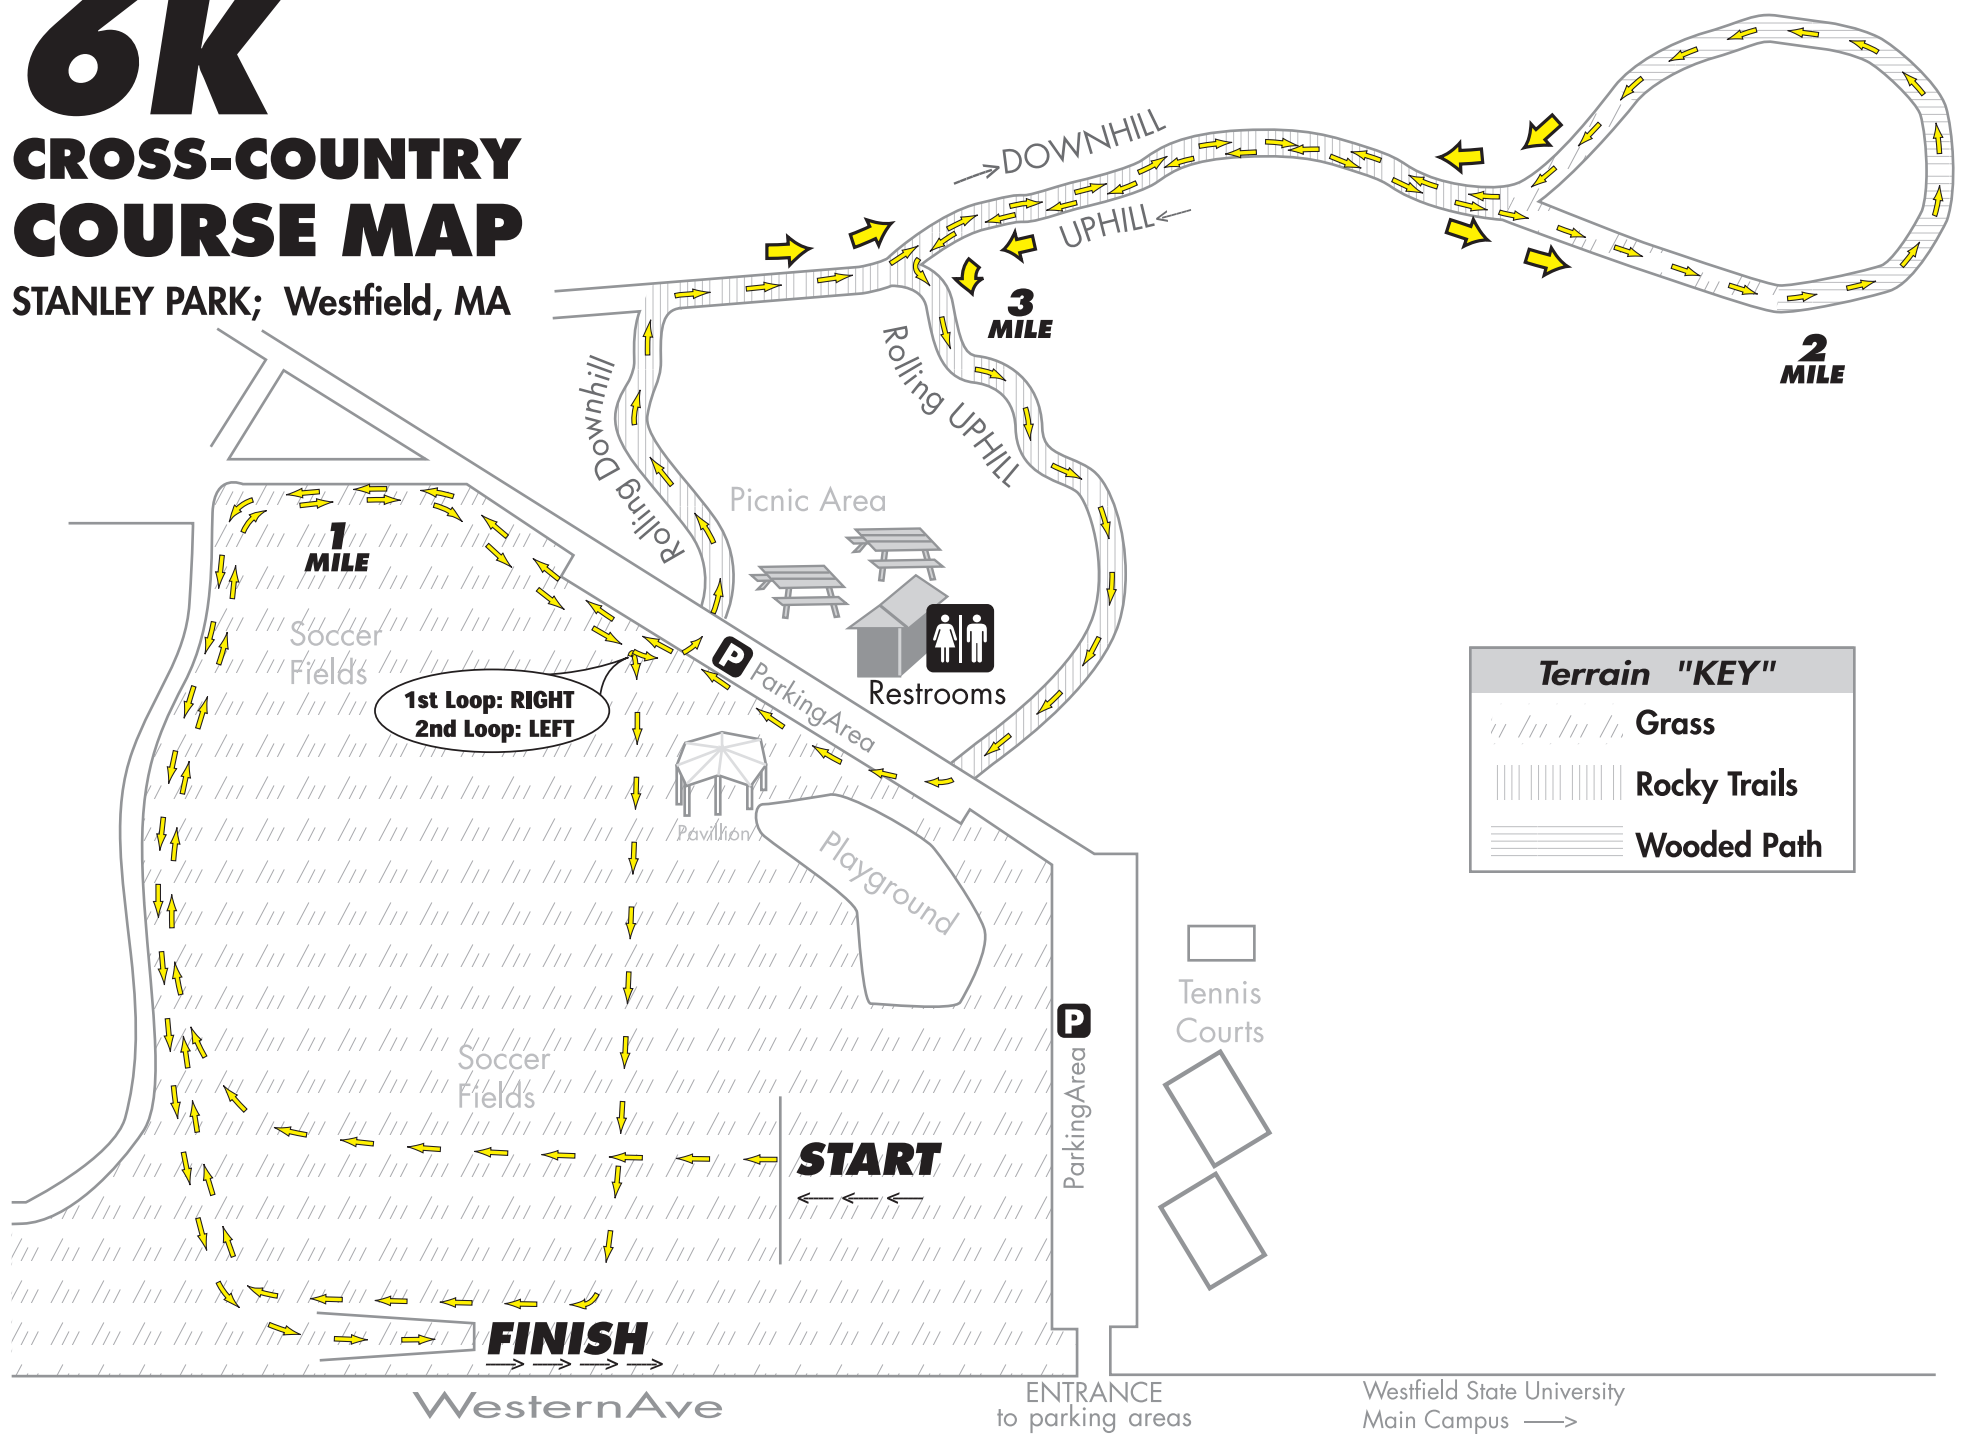

6K CROSS-COUNTRY COURSE MAP

STANLEY PARK; Westfield, MA

P
ParkingArea

Westfield State University
Woodward Center

Restrooms

P
ParkingArea

P
ParkingArea