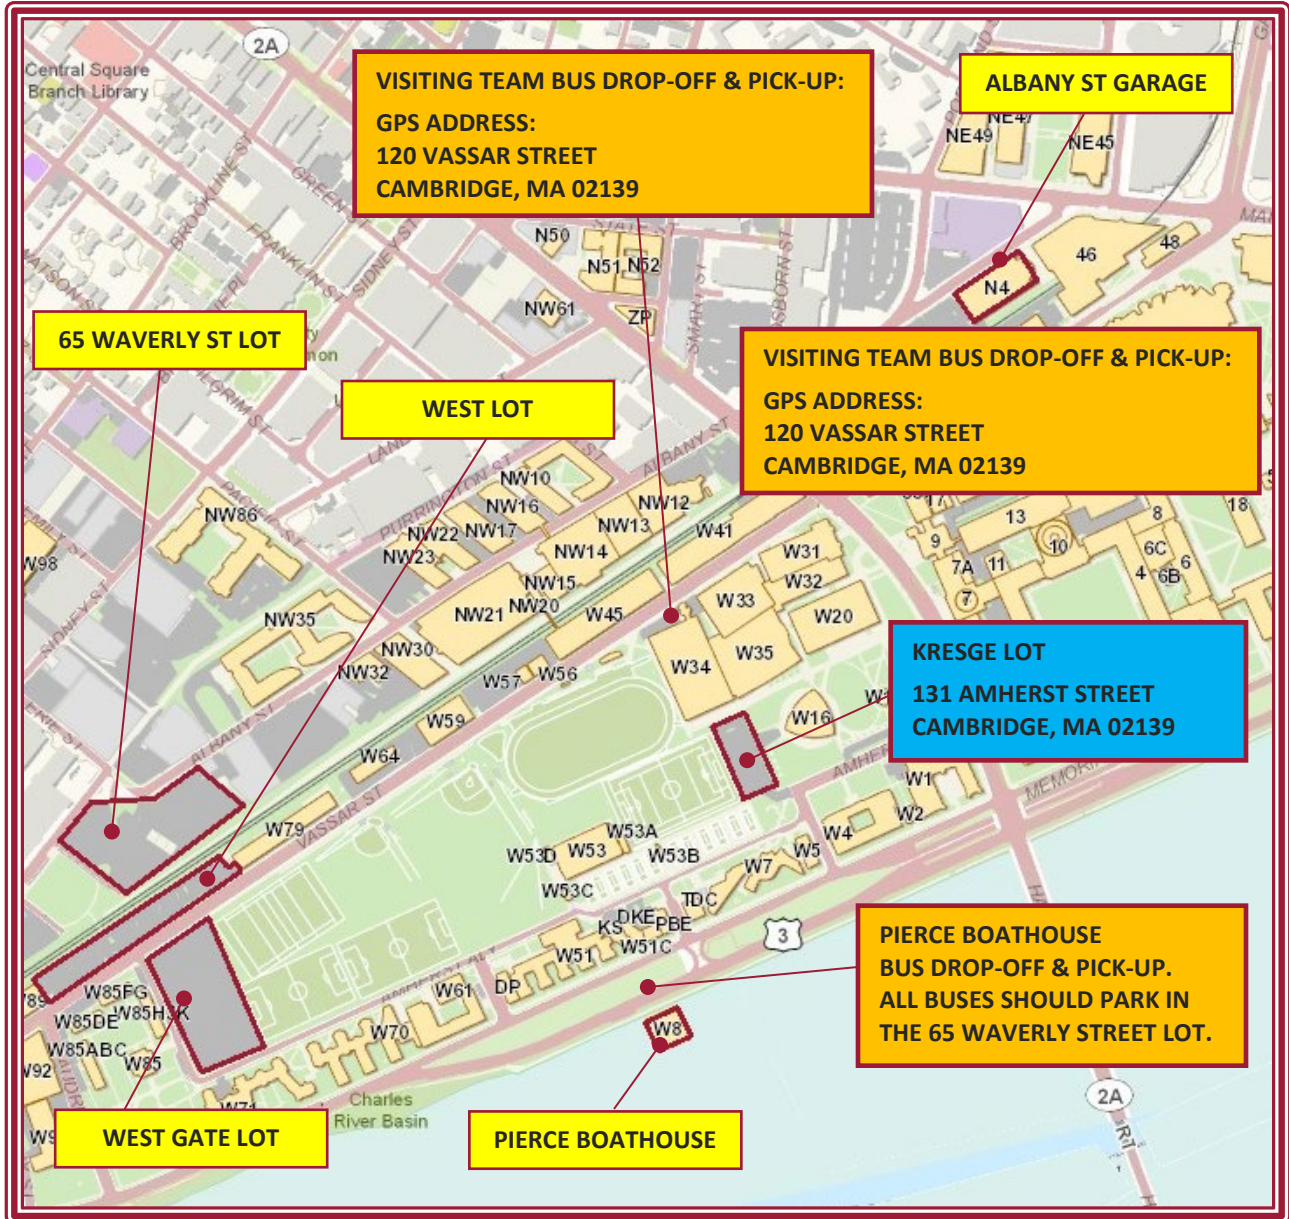

GPS ADDRESS FOR BUS DROP-OFF & PICK-UP: 120 VASSAR STREET
 CAMBRIDGE, MA 02139

MONDAY – FRIDAY:

VISITOR CATEGORY	PARKING LOCATION
• Team Bus ^φ	65 Waverley Street Lot*
• Visiting Team Vans	Kresge Lot†*
• Officials	Kresge Lot†*
• Spectators	Albany Street Garage† - \$9.00 per vehicle after 2:30 PM
†Overflow ONLY Lots are West Gate Lot & West Lot	

SATURDAY:

VISITOR CATEGORY	PARKING LOCATION
• Team Bus ^φ	65 Waverley Street Lot*
• Visiting Team Vans	Kresge Lot†*
• Officials	Kresge Lot†*
• Spectators	Albany Street Garage† - \$9.00 per vehicle all day
†Overflow ONLY Lots are West Gate Lot & West Lot	

SUNDAY:

VISITOR CATEGORY	PARKING LOCATION
• Team Bus ^φ	65 Waverley Street Lot*
• Visiting Team Vans	Kresge Lot†*
• Officials	Kresge Lot†*
• Spectators	Albany Street Garage† - \$9.00 per vehicle all day
†Overflow ONLY Lots are West Gate Lot & West Lot	

- φ TEAM BUSES MAY DROP OFF AT 120 VASSAR STREET BUT UNDER NO CIRCUMSTANCES ARE ALLOWED TO PARK ON VASSAR STREET FOR THE DURATION OF THEIR STAY.
 - * PARKING IS FREE FOR VISITING TEAMS AND OFFICIALS. PLEASE BRING PARKING TICKET IN TO ZESIGER CENTER FOR VALIDATION
 - ‡ STREET PARKING ON VASSAR STREET IS FREE SUNDAYS ONLY
- PLEASE REFER TO THE MAP ON THE FOLLOWING PAGE FOR MORE DETAIL.**