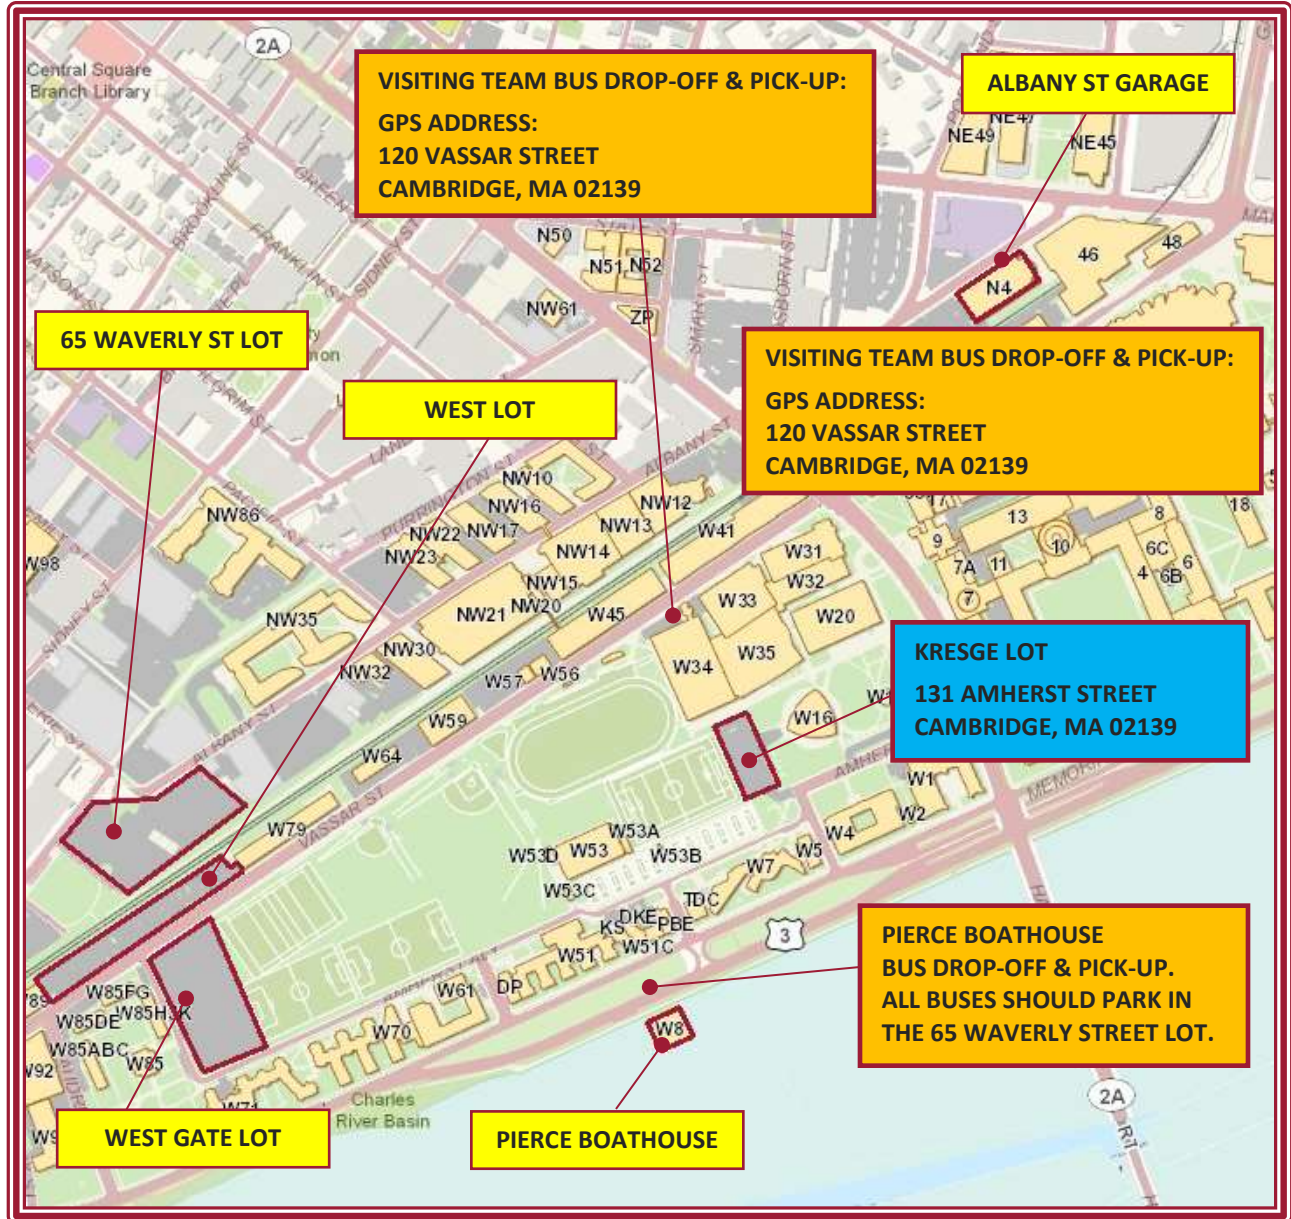

GPS ADDRESS FOR BUS DROP-OFF & PICK-UP: 120 VASSAR STREET
 CAMBRIDGE, MA 02139

MONDAY – FRIDAY:

VISITOR CATEGORY	PARKING LOCATION
• Team Bus ^φ	65 Waverley Street Lot*
• Visiting Team Vans	Kresge Lot†*
• Officials	Kresge Lot†*
• Spectators	Albany Street Garage† - \$9.00 per vehicle after 2:30 PM
†Overflow ONLY Lots are West Gate Lot & West Lot	

SATURDAY:

VISITOR CATEGORY	PARKING LOCATION
• Team Bus ^φ	65 Waverley Street Lot*
• Visiting Team Vans	Kresge Lot†*
• Officials	Kresge Lot†*
• Spectators	Albany Street Garage† - \$9.00 per vehicle all day
†Overflow ONLY Lots are West Gate Lot & West Lot	

SUNDAY:

VISITOR CATEGORY	PARKING LOCATION
• Team Bus ^φ	65 Waverley Street Lot*
• Visiting Team Vans	Kresge Lot†*
• Officials	Kresge Lot†*
• Spectators	Albany Street Garage† - \$9.00 per vehicle all day
†Overflow ONLY Lots are West Gate Lot & West Lot	

- φ TEAM BUSES MAY DROP OFF AT 120 VASSAR STREET BUT UNDER NO CIRCUMSTANCES ARE ALLOWED TO PARK ON VASSAR STREET FOR THE DURATION OF THEIR STAY.
 - * PARKING IS FREE FOR VISITING TEAMS AND OFFICIALS. PLEASE BRING PARKING TICKET IN TO ZESIGER CENTER FOR VALIDATION
 - ‡ STREET PARKING ON VASSAR STREET IS FREE SUNDAYS ONLY
- PLEASE REFER TO THE MAP ON THE FOLLOWING PAGE FOR MORE DETAIL.**